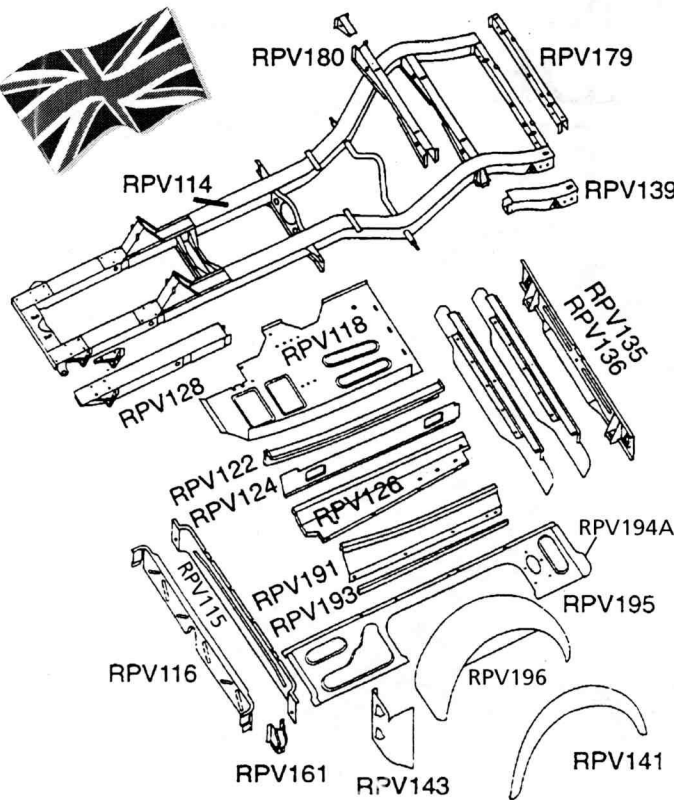

## VAN AND PICK-UP PANELS AND PARTS

- RPV114 CHASSIS (FULL LENGTH) DELIVERY EXTRA
- RPV115 CAB REAR PANEL TOP (U.K. MADE)
- RPV116 CAB REAR PANEL LOWER (U.K. MADE)
- RPV117 CAB HALF FLOOR R/H (U.K. MADE)
- RPV118 CAB HALF FLOOR L/H (U.K. MADE)
- RPV119 CAB HALF FLOOR (WITH SIDE MEMBER)R/H (U.K.)
- RPV120 CAB HALF FLOOR (WITH SIDE MEMBER) L/H (U.K.)
- RPV121 CAB SIDE MEMBER WITH SEAT BELT ANCHORAGE R/H (U.K.)
- RPV122 CAB SIDE MEMBER WITH SEAT BELT ANCHORAGE L/H (U.K.)
- RPV123 BOXING PLATE R/H (U.K.)
- RPV124 BOXING PLATE L/H (U.K.)
- RPV125 CAB UNDER FLOOR SILL PANEL R/H (U.K.)